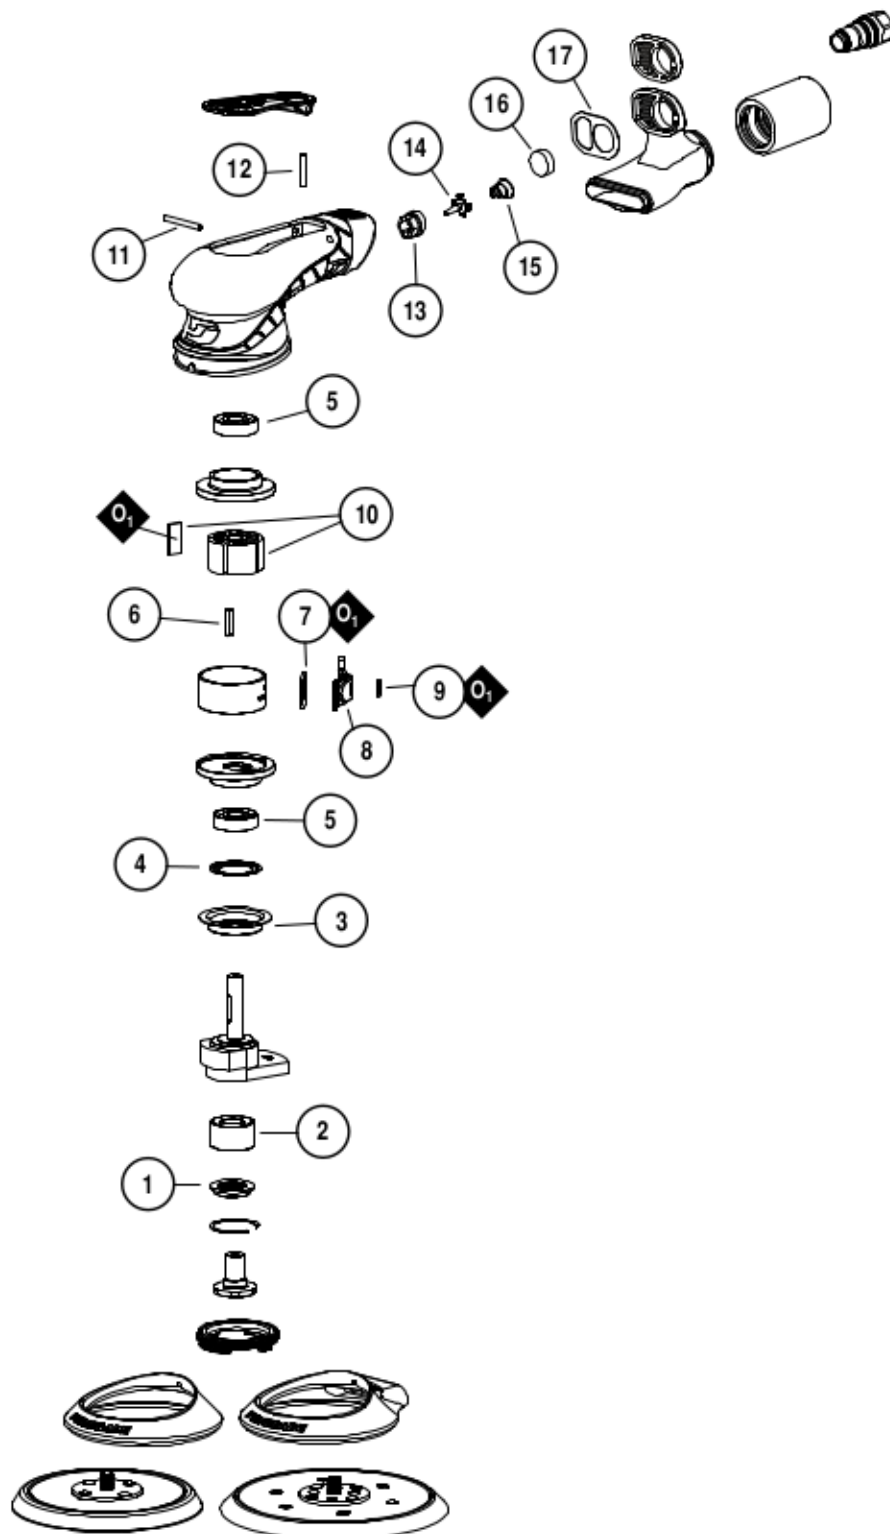

96576 Tune-Up Kit

**For Use With All:
Dynorbital® Extreme Models**

Air Motor and Machine Parts

Parts included in tune-up kit are identified by part number.

Please refer to appropriate tool manual for additional identification and disassembly/assembly instructions.

ITEM	P/N	DESCRIPTION	QTY.
1	59084	SEAL	1
2	56052	BEARING	1
3	59057	FRONT BEARING SEAL	1
4	59083	FELT WASHER	1
5	58368	BEARING	2
6	56047	KEY	1
7	95529	O-RING	1
8	59133	CYLINDER SLEEVE ADAPTER	1
9	01024	O-RING	1
10	59380	ROTOR/VANE ASSEMBLY	1
11	95578	PIN	1
12	97045	PLUNGER PIN	1
13	45310	TIP VALVE SEAL	1
14	58365	TIP VALVE	1
15	01468	SPRING	1
16	56027	MUFFLER INSERT	5
17	59346	GASKET	1